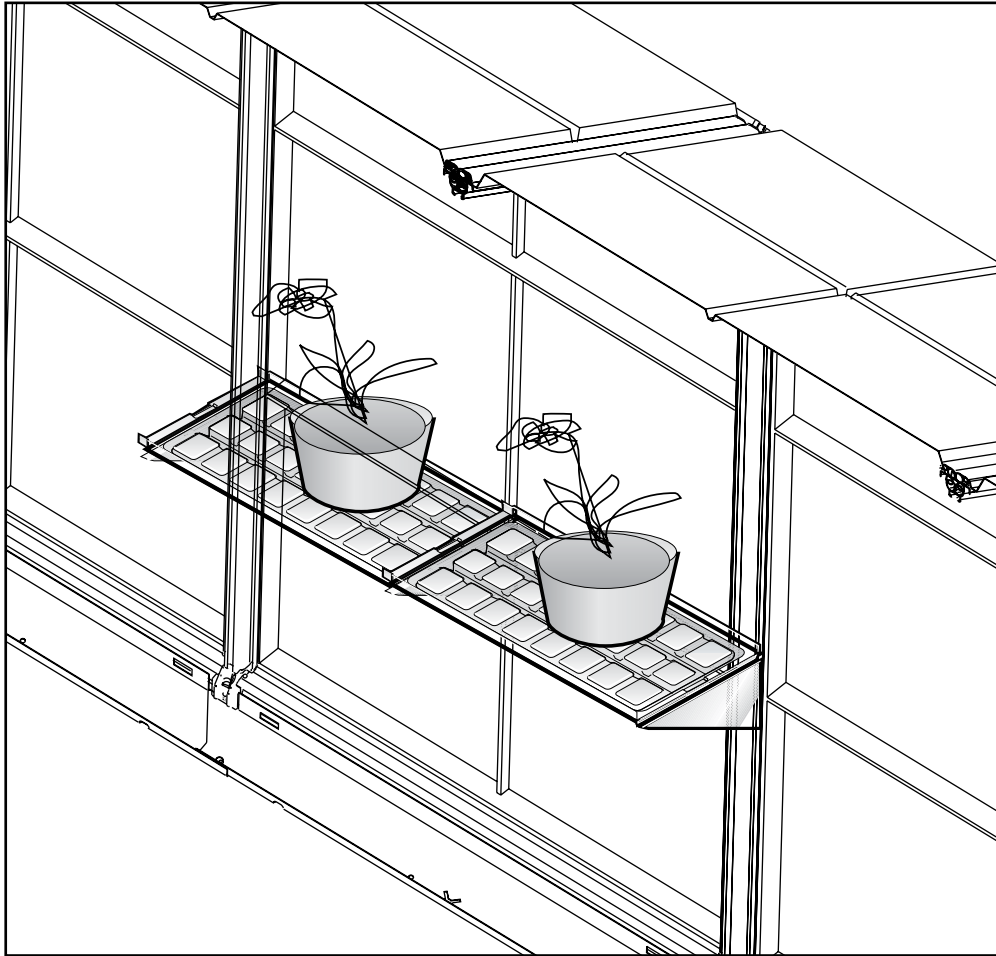

Shelf Kit

for PALRAM hobby greenhouses product range

 P02 x 2	 M04 x 3	 461 x 7 (1 Spare)	 412 x 7 (1 Spare)
---	--	--	--

SNAP & GROW

Silver Line