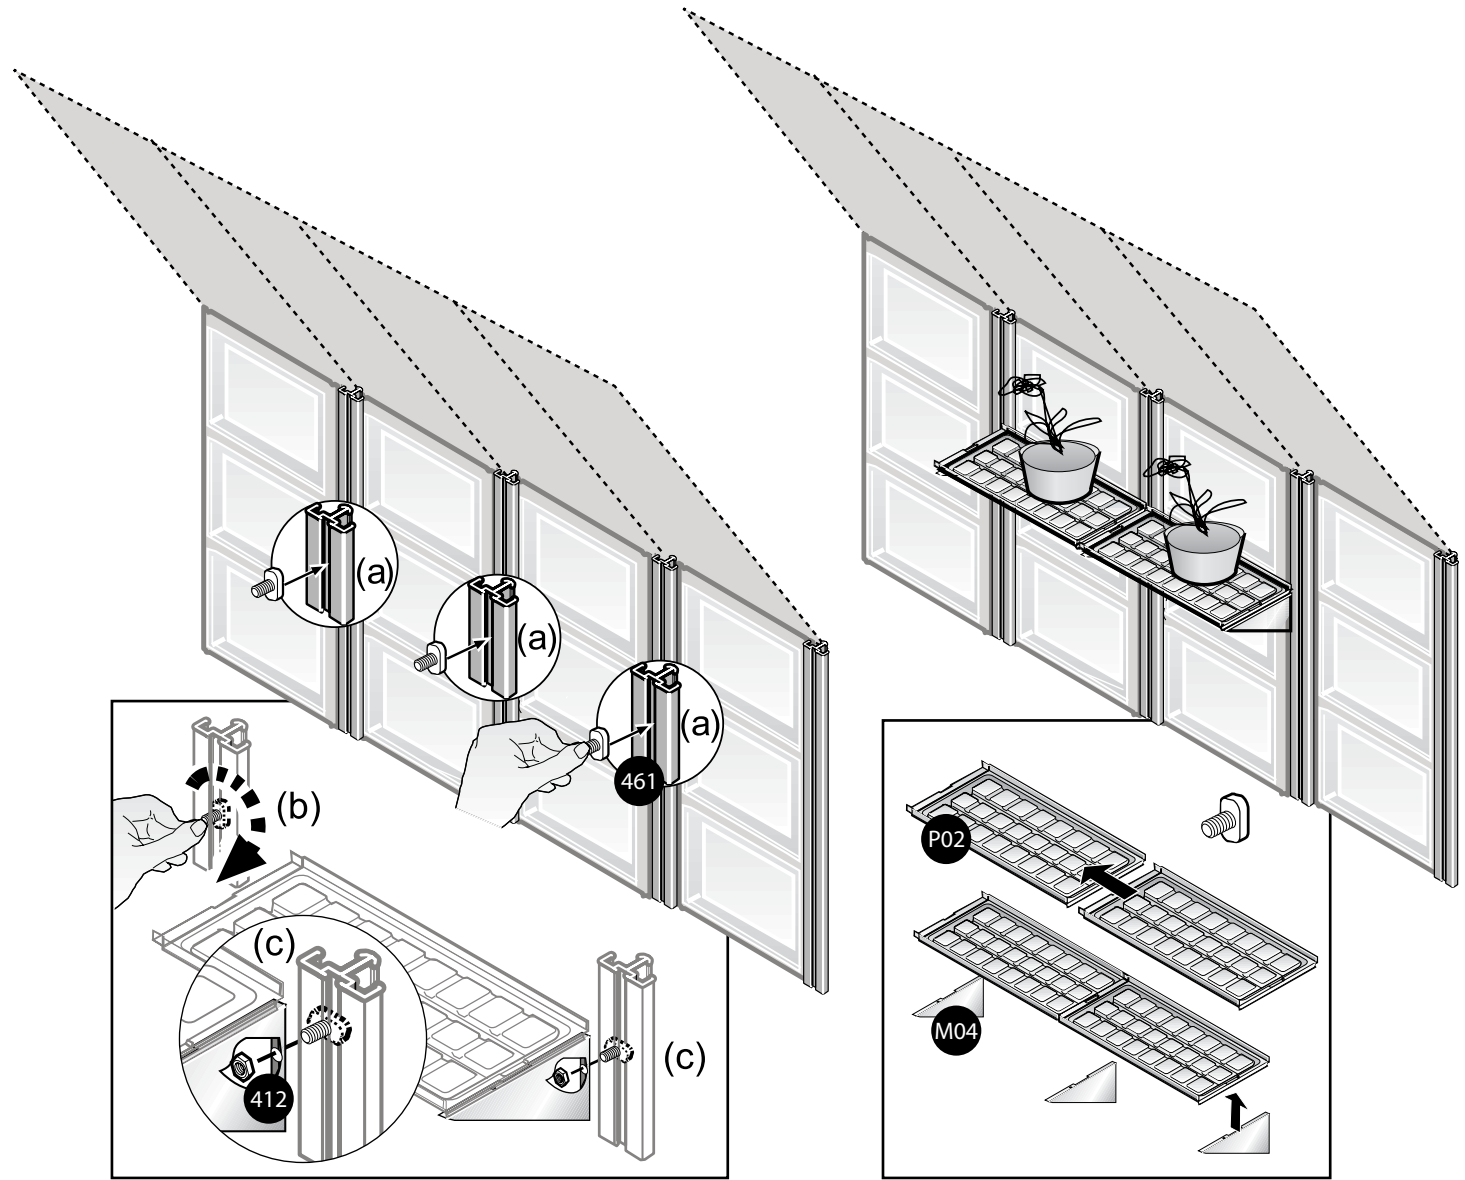

Shelf Kit

for PALRAM hobby greenhouses product range

 P02 x 2	 M04 x 3	 461 x 7 (1 Spare)	 412 x 7 (1 Spare)
---	--	--	--

SNAP & GROW

Silver Line