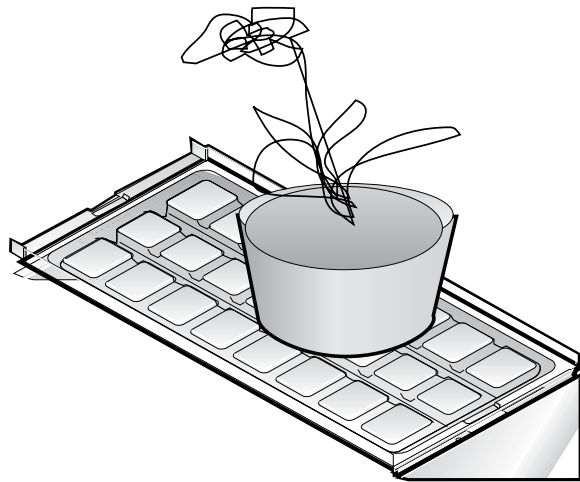

Shelf Kit

for PALRAM hobby greenhouses product range

 P02 x 2	 M04 x 3	 461 x 7 (1 Spare)	 412 x 7 (1 Spare)
---	--	--	--

SNAP & GROW

Silver Line